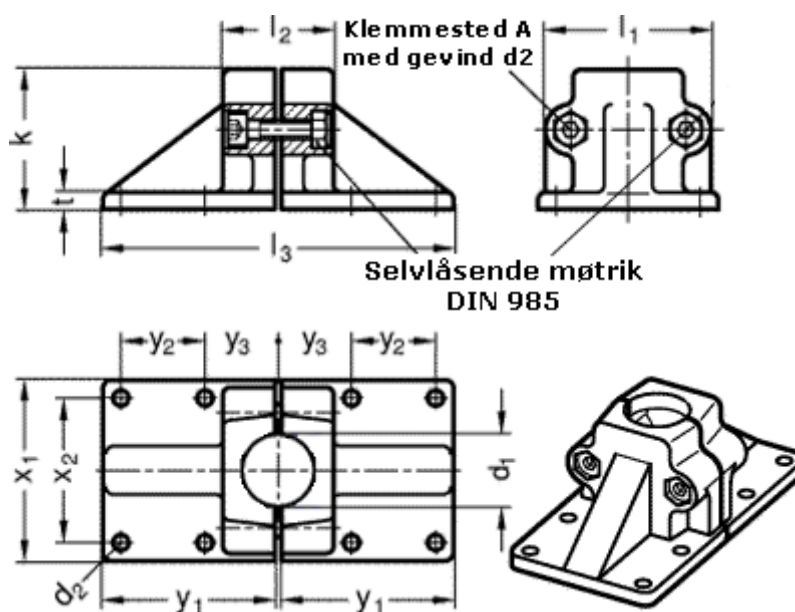

Article number: 20167B202SW

Description: Wide base clamp GN167-B20-2-SW  
GN167

## Measures

$d_1 = B20$	$x_1 = 75$
$d_2 = 7$	$x_2 = 60$
$d_3 = M 8$	$y_1 = 72$
$k = 58$	$y_2 = 35$
$l_1 = 69$	$y_3 = 30$
$l_2 = 46$	
$l_3 = 146$	
$t = 7$	